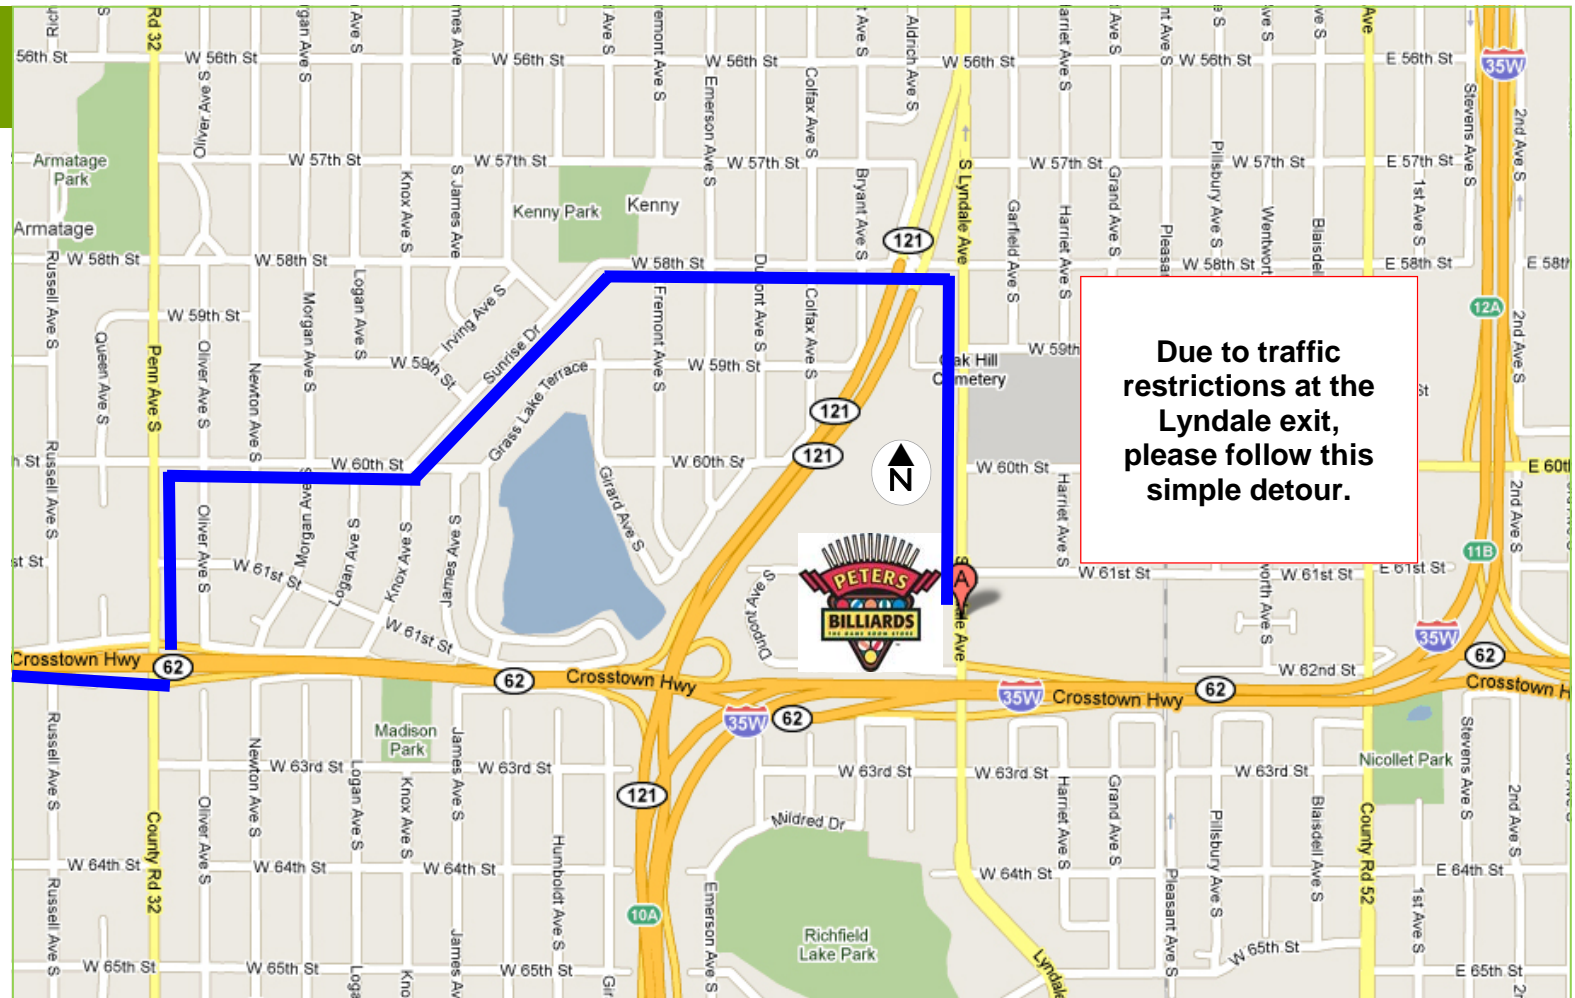

Directions to Peters Billiards

6150 Lyndale Avenue South
Minneapolis, MN 55419
tel 612-866-8433

Some highway exits are temporarily closed due to road construction, but fortunately there are easy alternate routes:

TRAFFIC FROM THE WEST ON HWY 62

From the West on Highway 62/Crosstown:

- Exit at Penn, turn left
- Turn right onto 60th St
- Turn slight left onto Sunrise Dr
- Turn right onto 58th St
- Turn right onto Lyndale to our store, which will be on your right

Store Hours

Mon & Thu, 9 am - 8 pm
Tues, Wed, Fri & Sat, 9 am - 5 pm
Sunday, Noon to 5 pm

PetersBilliards.com